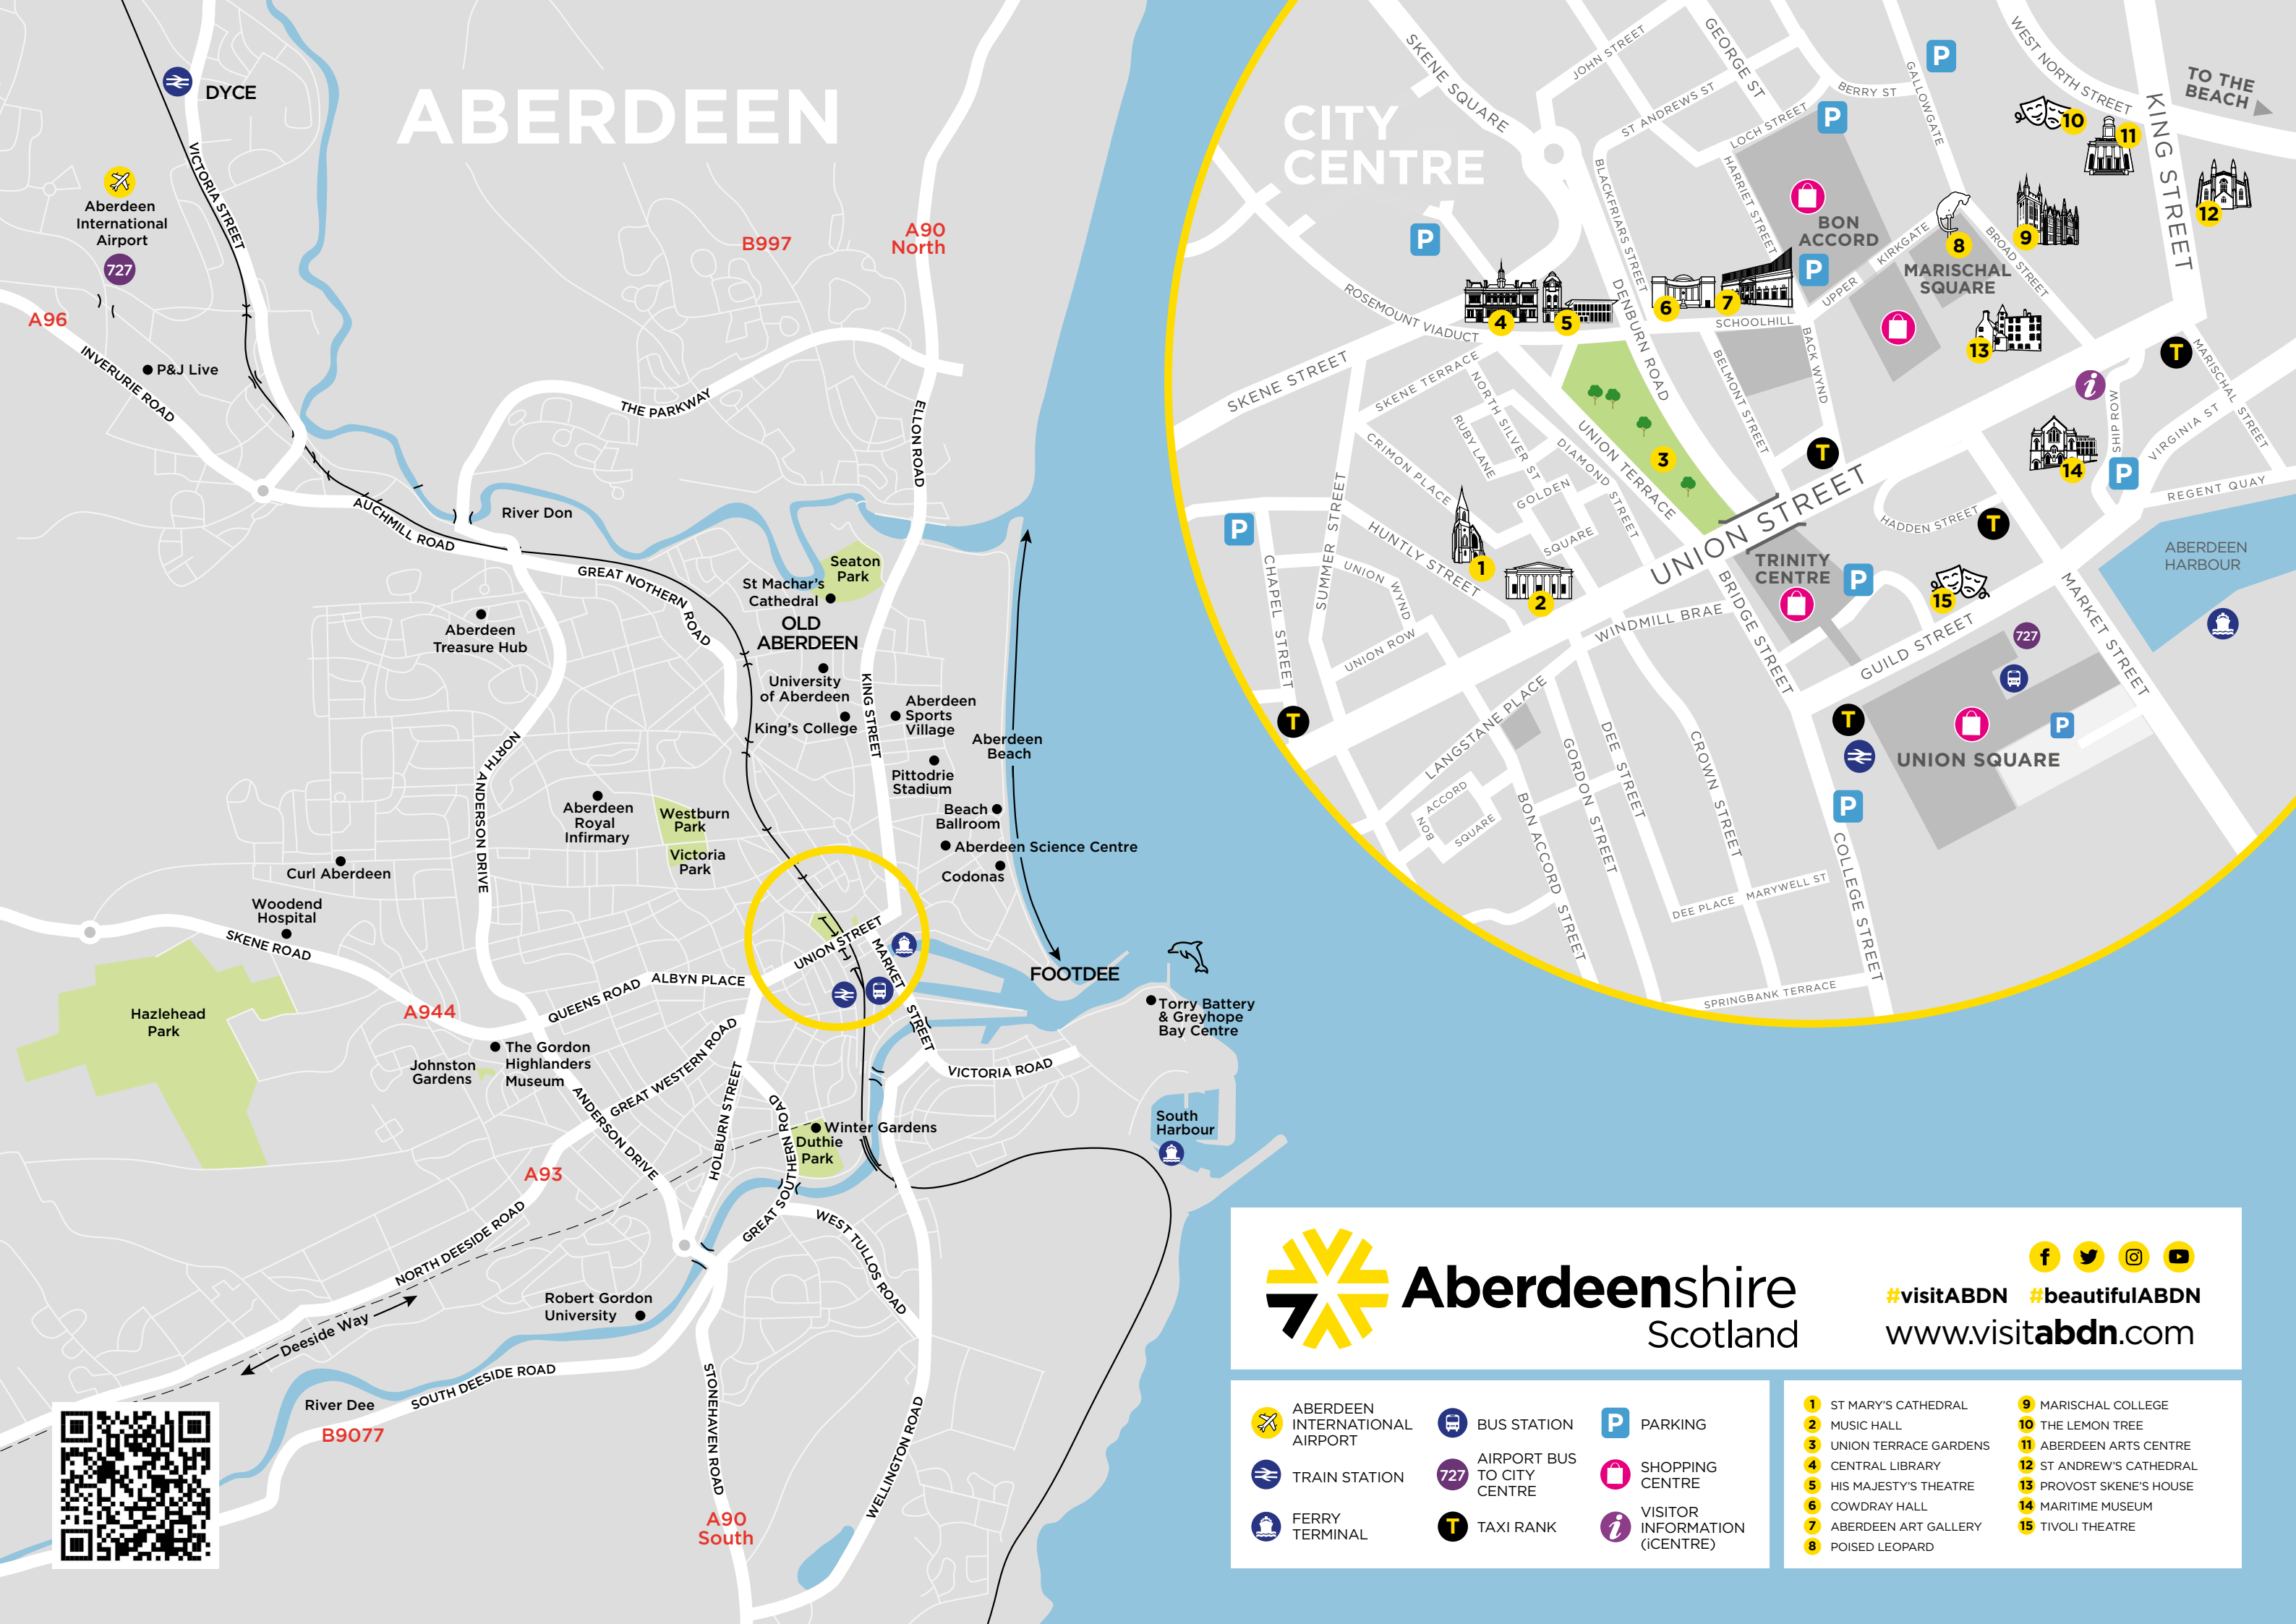

ABERDEEN

Aberdeenshire
Scotland

#visitABDN #beautifulABDN

www.visitabdn.com

-  ABERDEEN INTERNATIONAL AIRPORT
-  TRAIN STATION
-  FERRY TERMINAL
-  BUS STATION
-  AIRPORT BUS TO CITY CENTRE
-  TAXI RANK
-  PARKING
-  SHOPPING CENTRE
-  VISITOR INFORMATION (CENTRE)

- 1** ST MARY'S CATHEDRAL
- 2** MUSIC HALL
- 3** UNION TERRACE GARDENS
- 4** CENTRAL LIBRARY
- 5** HIS MAJESTY'S THEATRE
- 6** COWDRAY HALL
- 7** ABERDEEN ART GALLERY
- 8** POISED LEOPARD
- 9** MARISCHAL COLLEGE
- 10** THE LEMON TREE
- 11** ABERDEEN ARTS CENTRE
- 12** ST ANDREW'S CATHEDRAL
- 13** PROVOST SKENE'S HOUSE
- 14** MARITIME MUSEUM
- 15** TIVOLI THEATRE

Key Attractions

- | | |
|---------------------------------------|--|
| 1 Aden Country Park | 25 Grampian Transport Museum |
| 2 Balmoral Castle | 26 Grassic Gibbon Centre |
| 3 Benholm and Johnshaven Heritage Hub | 27 Haddo Country Park |
| 4 Bennachie Visitor Centre | 28 Haddo House |
| 5 Braemar Castle | 29 Huntly Castle |
| 6 Braemar Highland Games Centre | 30 Kildrummy Castle |
| 7 Castle Fraser | 31 Kinnaird Head Castle and Lighthouse |
| 8 Corgarff Castle | 32 Leith Hall |
| 9 Craigievar Castle | 33 Macduff Marine Aquarium |
| 10 Crathes Castle | 34 Murcar Links Golf Club |
| 11 Cruden Bay Golf Club | 35 Museum of Scottish Lighthouses |
| 12 Delgatie Castle | 36 Newburgh Beach |
| 13 Drum Castle | 37 Peterhead Golf Club |
| 14 Duff House | 38 Peterhead Prison Museum |
| 15 Dunnottar Castle | 39 Royal Aberdeen Golf Club |
| 16 Forvie National Nature Reserve | 40 Royal Lochnagar Distillery |
| 17 Fraserburgh Golf Club | 41 St Cyrus National Nature Reserve |
| 18 Fraserburgh Heritage Centre | 42 The Lecht Ski Centre |
| 19 Fyvie Castle | 43 Tolquhon Castle |
| 20 Gardenstown Heritage Centre | 44 Trump International Scotland |
| 21 Garioch Heritage Centre | |
| 22 Glen Garioch Distillery | |
| 23 Glenglassaugh Distillery | |
| 24 Glenshee Ski Centre | |